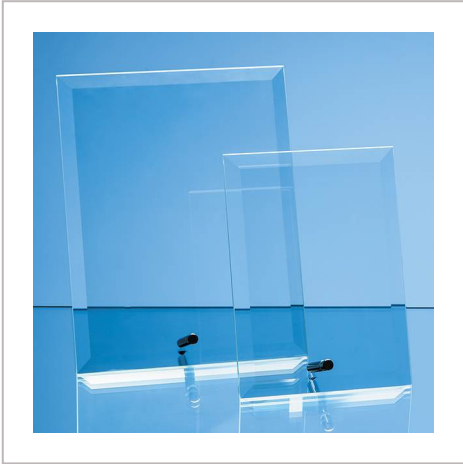

Jade Glass Bevelled Rectangle With Chrome Pin

23CM X 18CM X 5MM JADE GLASS BEVELLED RECTANGLE WITH CHROME PIN

METHOD	Engraved
PRINT AREA	H160, W130
MATERIAL	Glass
COLOURS	Jade
SIZE	H230, W180
AWARD PACKAGING	White Skillet Boxes
WEIGHT	1.3KG
MOQ	1
CARTON QUANTITY	15
CARTON WEIGHT	20KG
CARTON DIMENSIONS	61cm x 46cm x 46cm